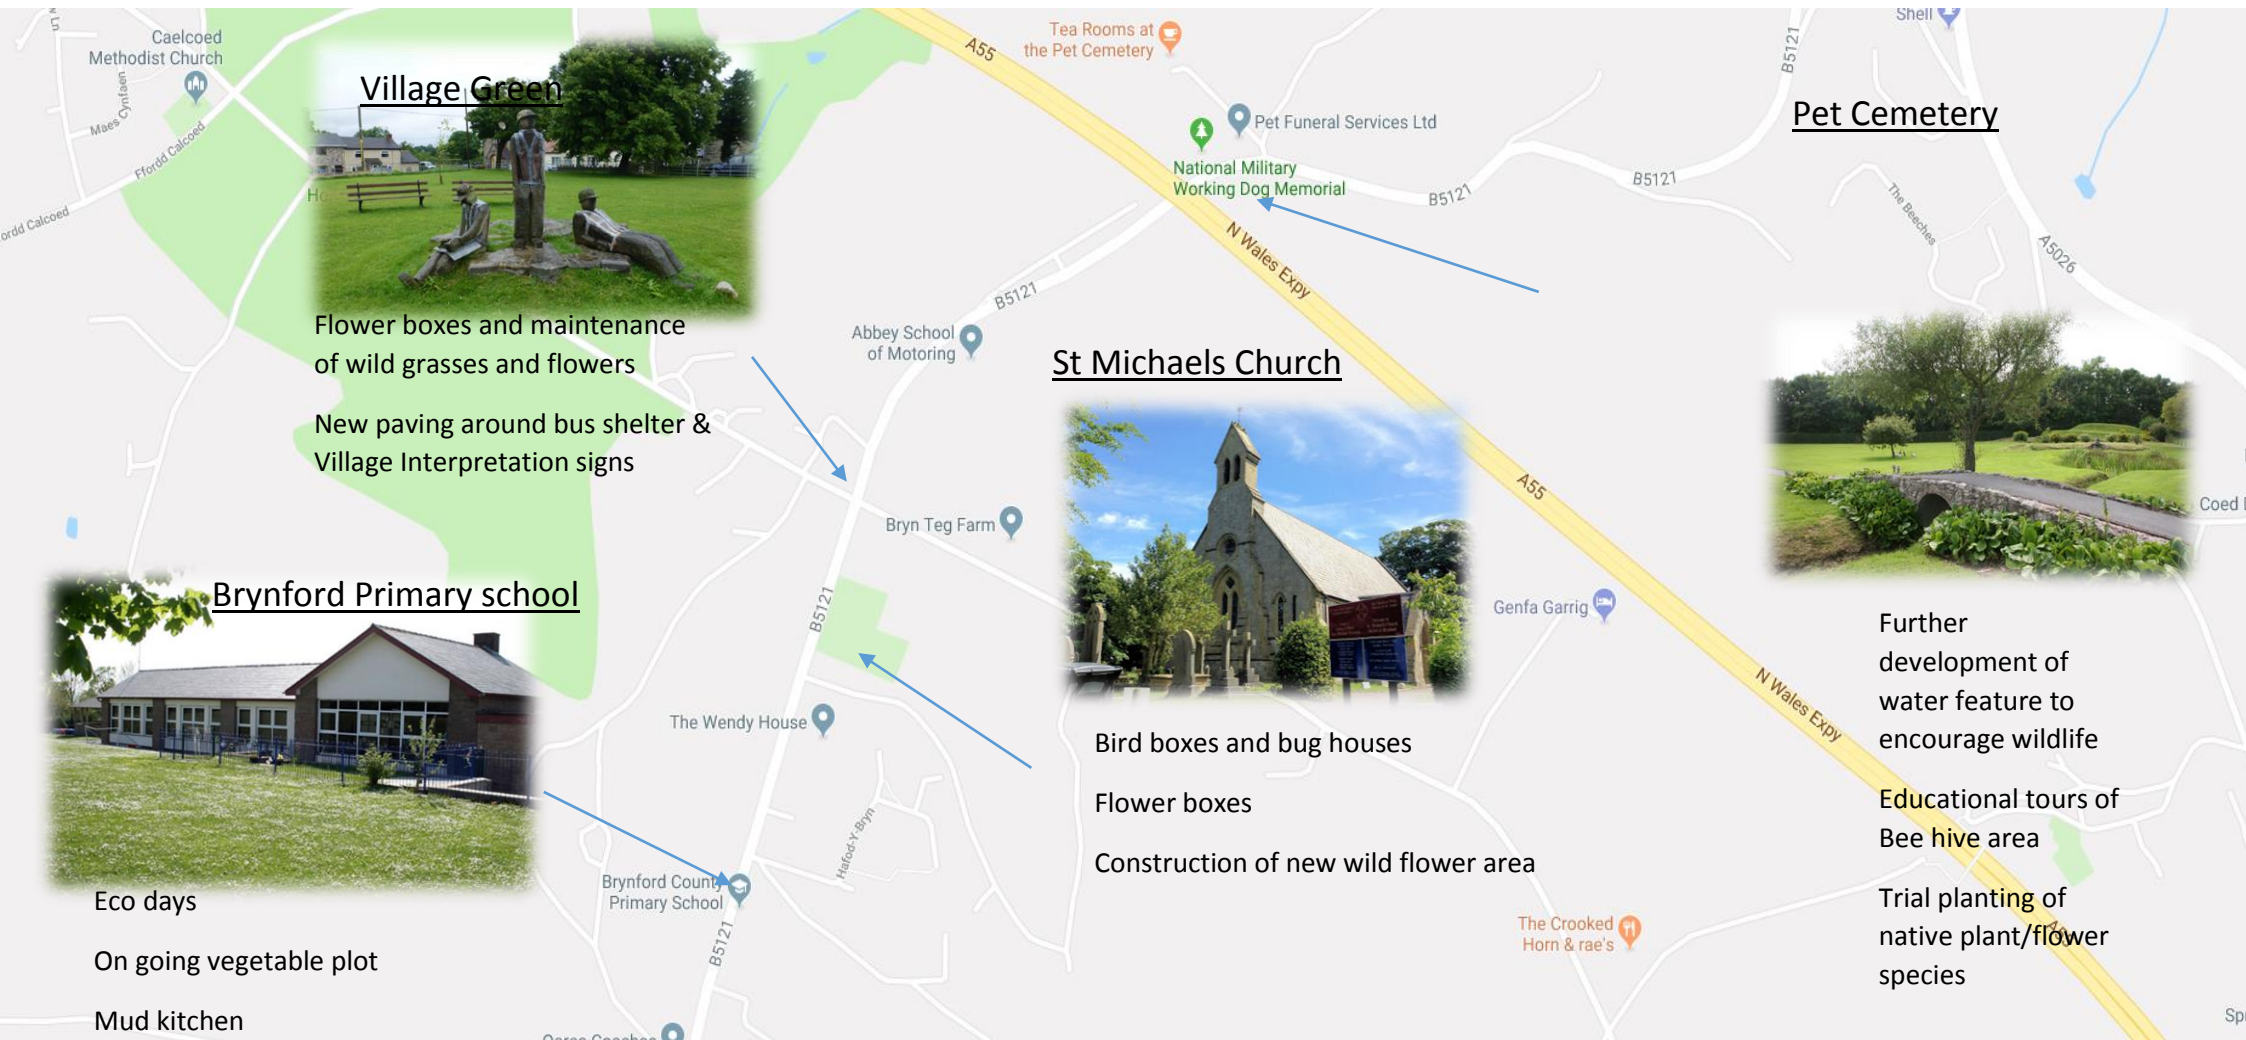

MAP OF BRYNFORD VILLAGE

Village Green

- Flower boxes and maintenance of wild grasses and flowers
- New paving around bus shelter & Village Interpretation signs

Brynford Primary school

- Eco days
- On going vegetable plot
- Mud kitchen
- Flower boxes with peat free compost for native plants
- Construction of nesting boxes